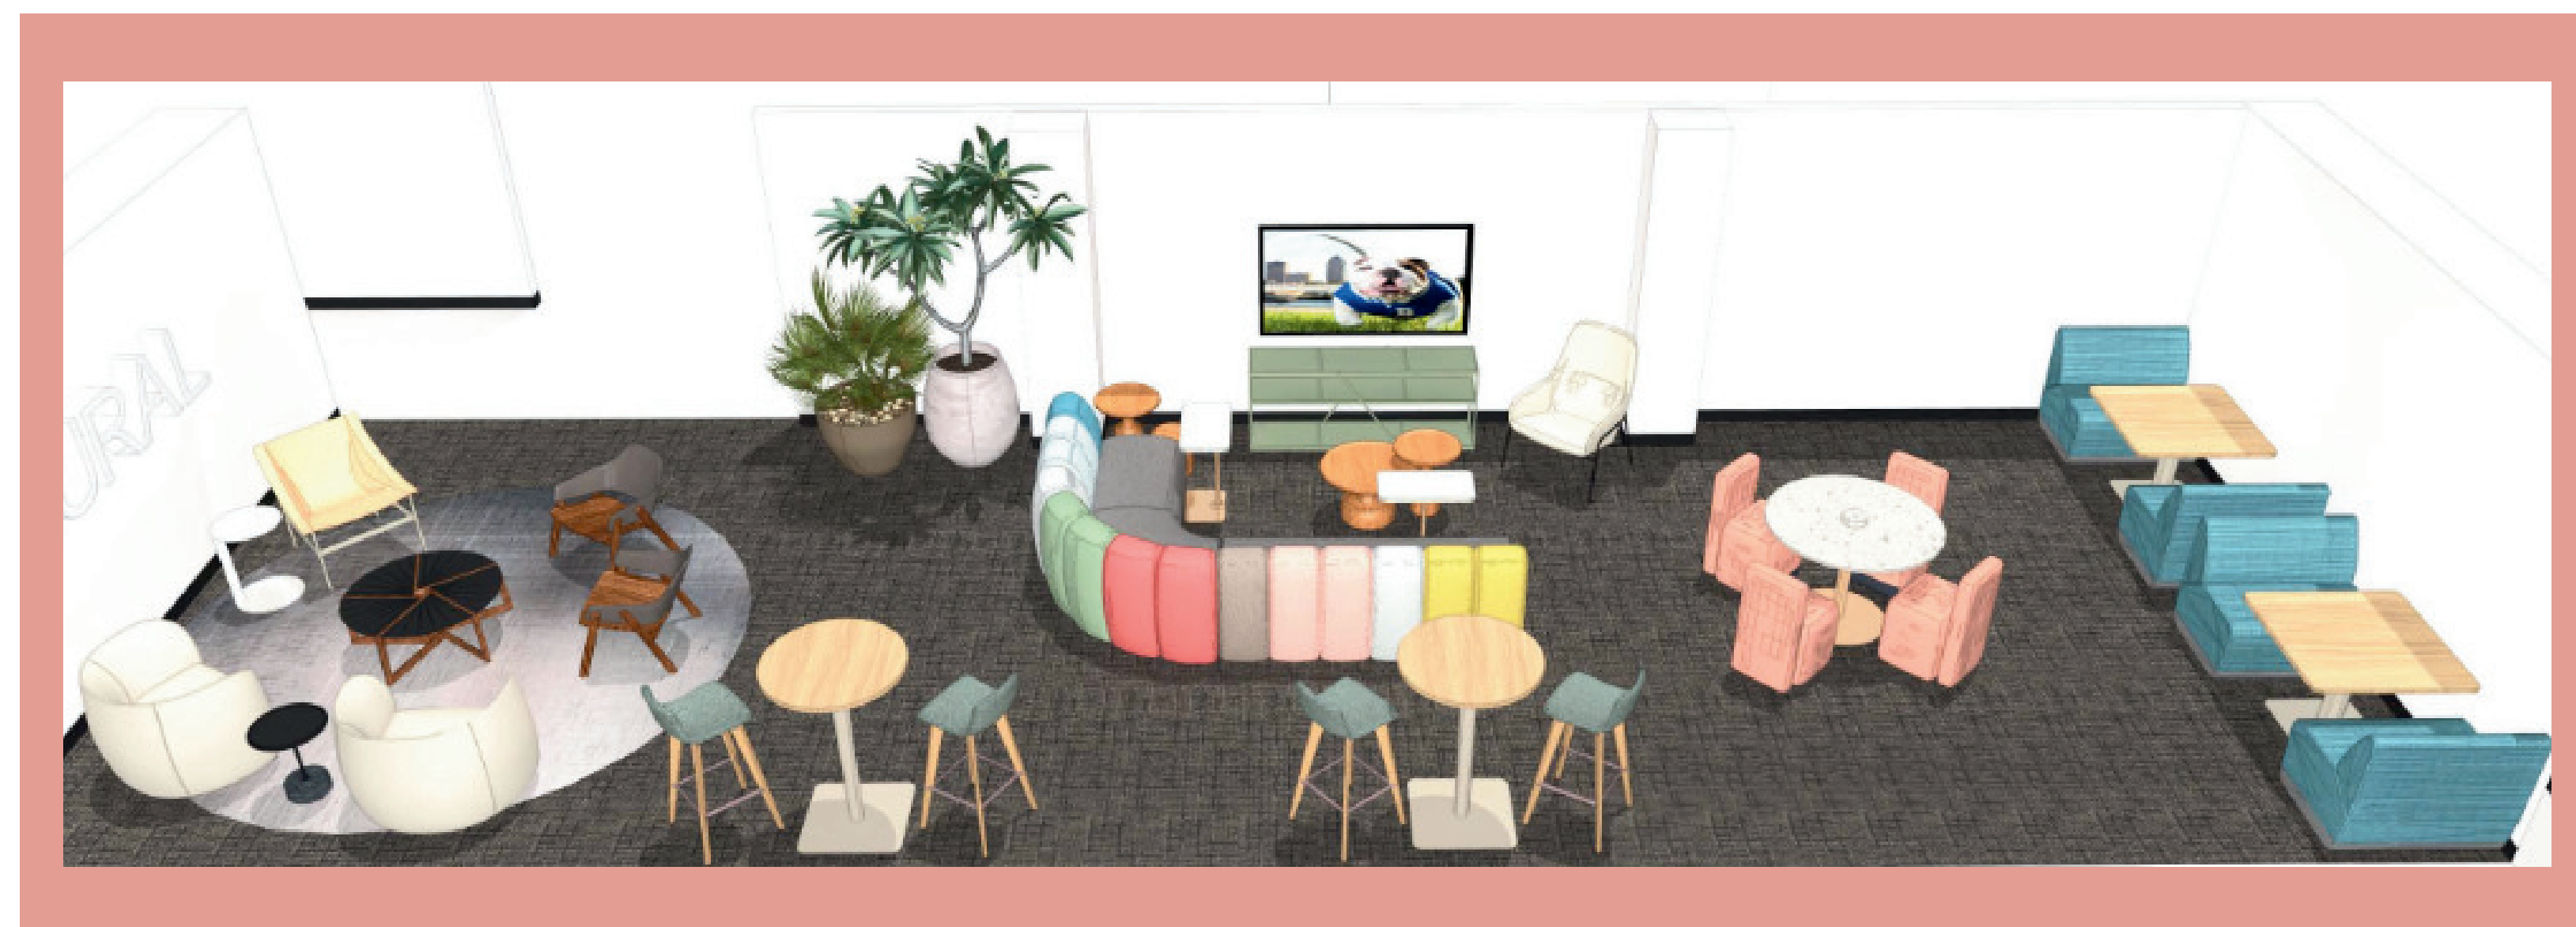

Johansen Student Center

Ground Floor

Sammons Intercultural Commons and Plaza

Fisher-Stelter Hall

Fisher-Stelter Hall

The Hall was originally built as the dining hall for Morehouse. The Hall will be set daily as a community work space. The Hall will be programmable for events and meetings. Room layouts will include the standard set-up (pictured here) as well as theater and seminar set-ups.

Sammons Plaza

The Sammons Plaza will serve as an extension to the Sammons Intercultural Commons and Fisher-Stelter Hall. The plaza will be reservable and programmable. Imagine small concerts and social events in the Sammons Plaza.

Sammons Living Room and Lounge

The Sammons Living Room and Lounge will serve as both formal meeting and casual gathering spaces for Unity Roundtable Organizations. Both spaces are reservable. When not reserved, students are welcome to use them freely.

Sammons Den and Study

The Sammons Den and Study are the heart of the Sammons Intercultural Commons. Both the Den and the Study are come-and-go spaces for students within the Unity Roundtable Organizations to use freely. These spaces are first-come-first-serve. Imagine dropping in with your friends to hang out between classes, or cozying up in the Study for an impromptu study table.