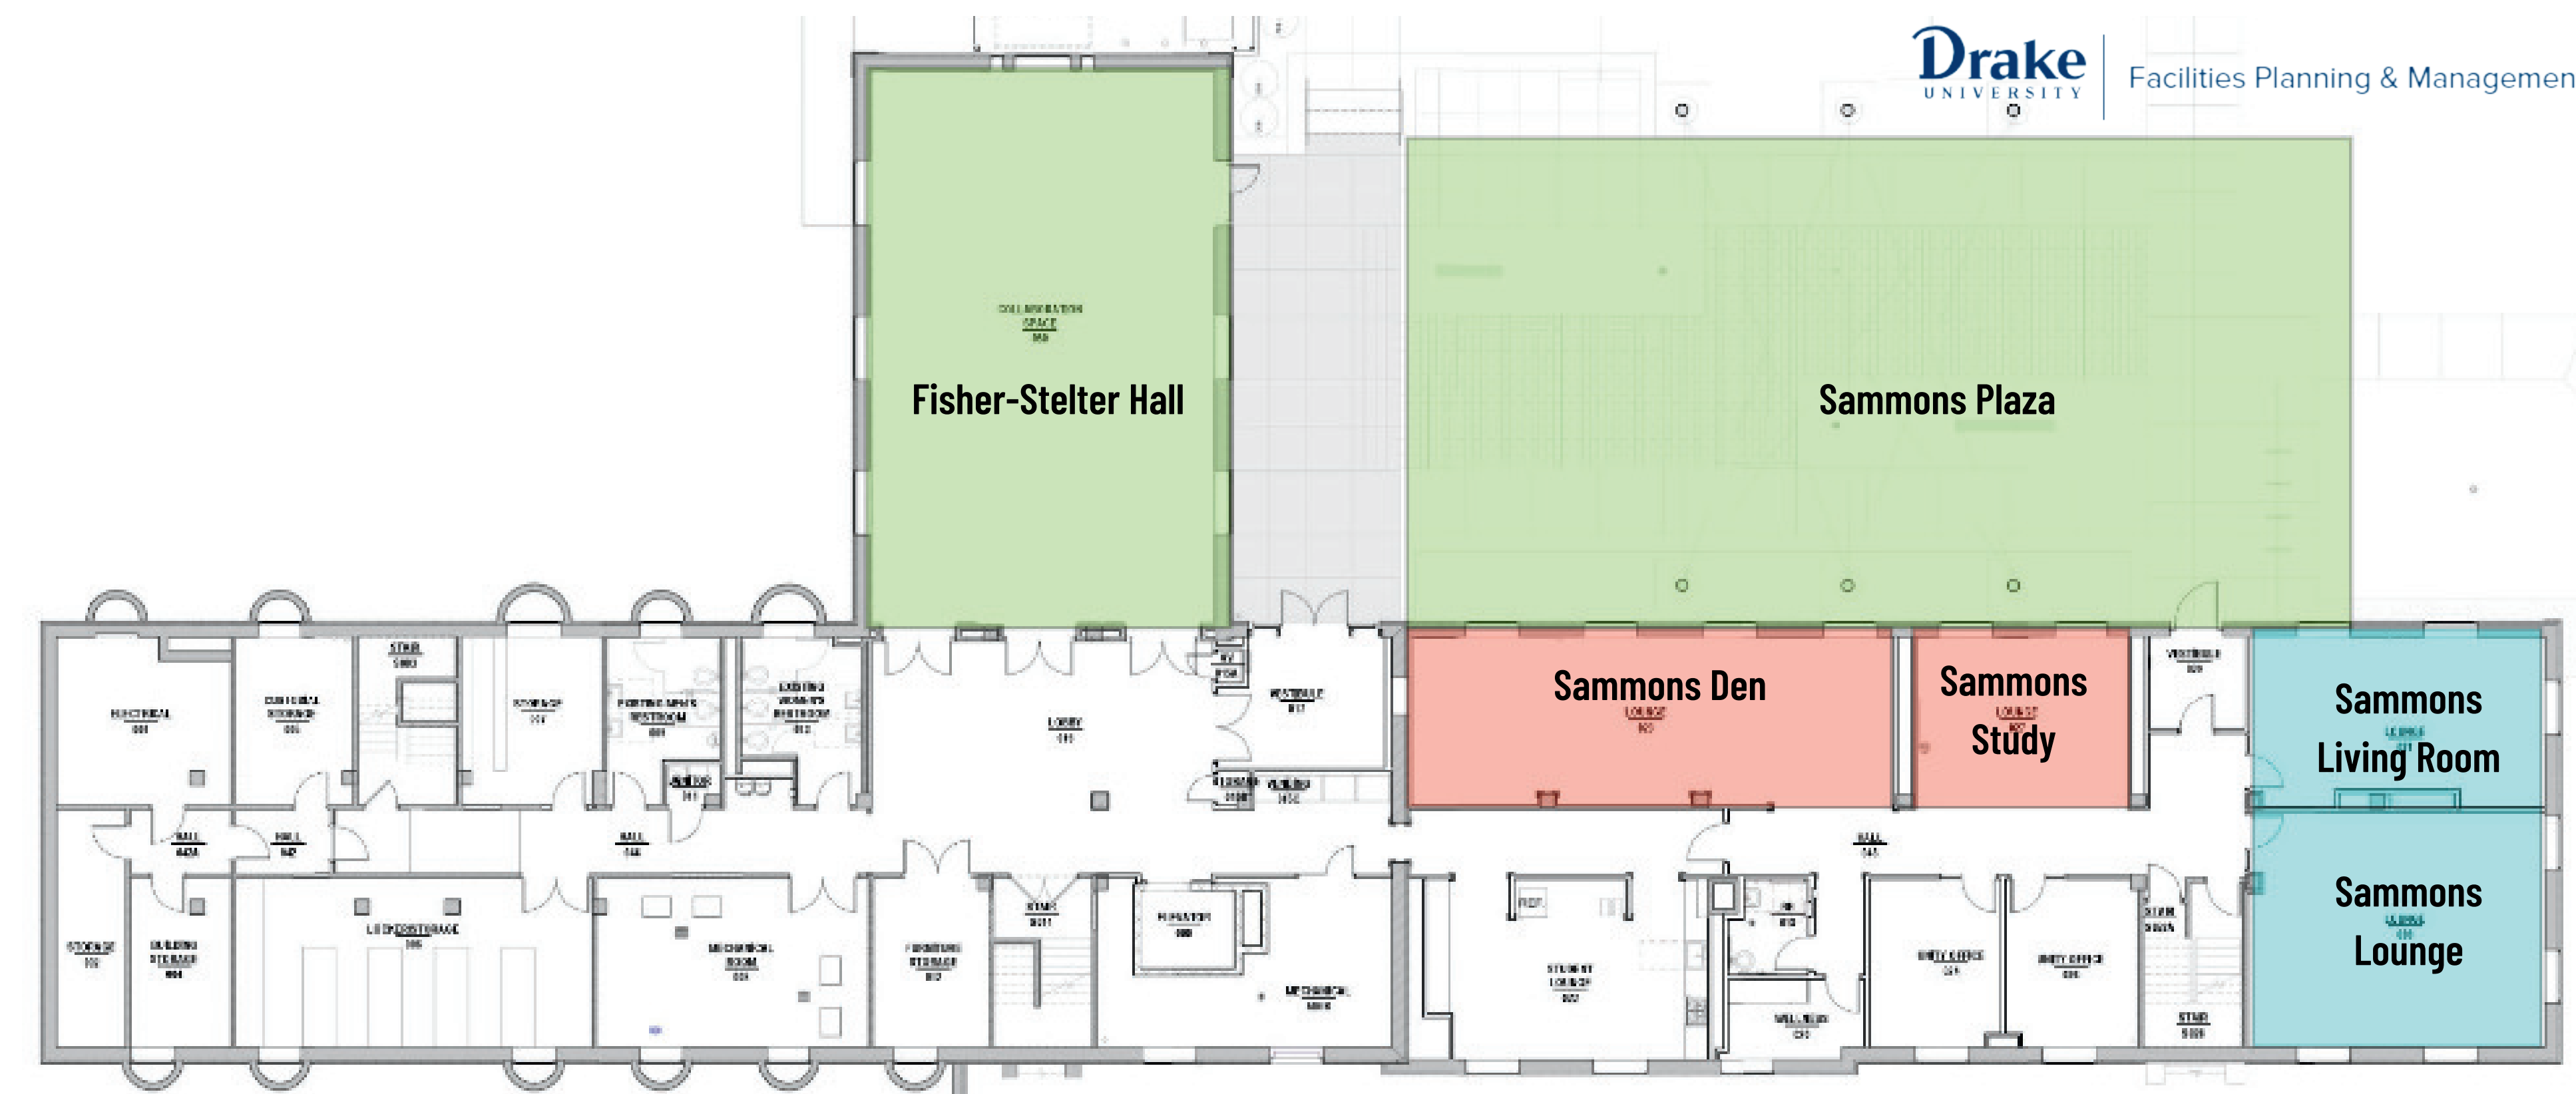

Johansen Student Center

Ground Floor

Sammons Intercultural Commons and Plaza

Fisher-Stelter Hall

Fisher-Stelter Hall

The Hall was originally built as the dining hall for Morehouse. The Hall will be set daily as a community work space. The Hall will be programmable for events and meetings. Room layouts will include the standard set-up (pictured here) as well as theater and seminar set-ups.

Sammons Plaza

The Sammons Plaza will serve as an extension to the Sammons Intercultural Commons and Fisher-Stelter Hall. The plaza will be reservable and programmable. Imagine small concerts and social events in the Sammons Plaza.

Sammons Living Room and Lounge

The Sammons Living Room and Lounge will serve as both formal meeting and casual gathering spaces for Unity Roundtable Organizations. Both spaces are reservable. When not reserved, students are welcome to use them freely.

Sammons Den and Study

The Sammons Den and Study are the heart of the Sammons Intercultural Commons. Both the Den and the Study are come-and-go spaces for students within the Unity Roundtable Organizations to use freely. These spaces are first-come-first-serve. Imagine dropping in with your friends to hang out between classes, or cozying up in the Study for an impromptu study table.